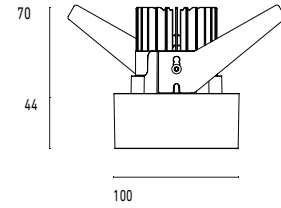

### Model

<b>Name</b>	Mono 100 Type 2 Recessed Downlighter
<b>Finish</b>	Structured Black
<b>Area</b>	Indoor

### System

<b>Power (Luminaire)</b>	12W
<b>Power (System)</b>	14W
<b>Voltage</b>	240V-AC
<b>Optics</b>	Rotationally Symmetrical Direct 15°
<b>Colour Temperature</b>	3000°K
<b>Luminous Flux</b>	953lm
<b>TM30</b>	Rf95 Rg103
<b>CRI</b>	Ra98
<b>Lumen Maintenance</b>	L90 B10 50000hrs
<b>Chromaticity</b>	<3 McAdam Step Ellipse
<b>Articulation</b>	Fixed
<b>Cut-Out</b>	
<b>Ingress Protection</b>	IP44
<b>Control Device</b>	Remote Phase DIM (Included)
<b>Class</b>	III